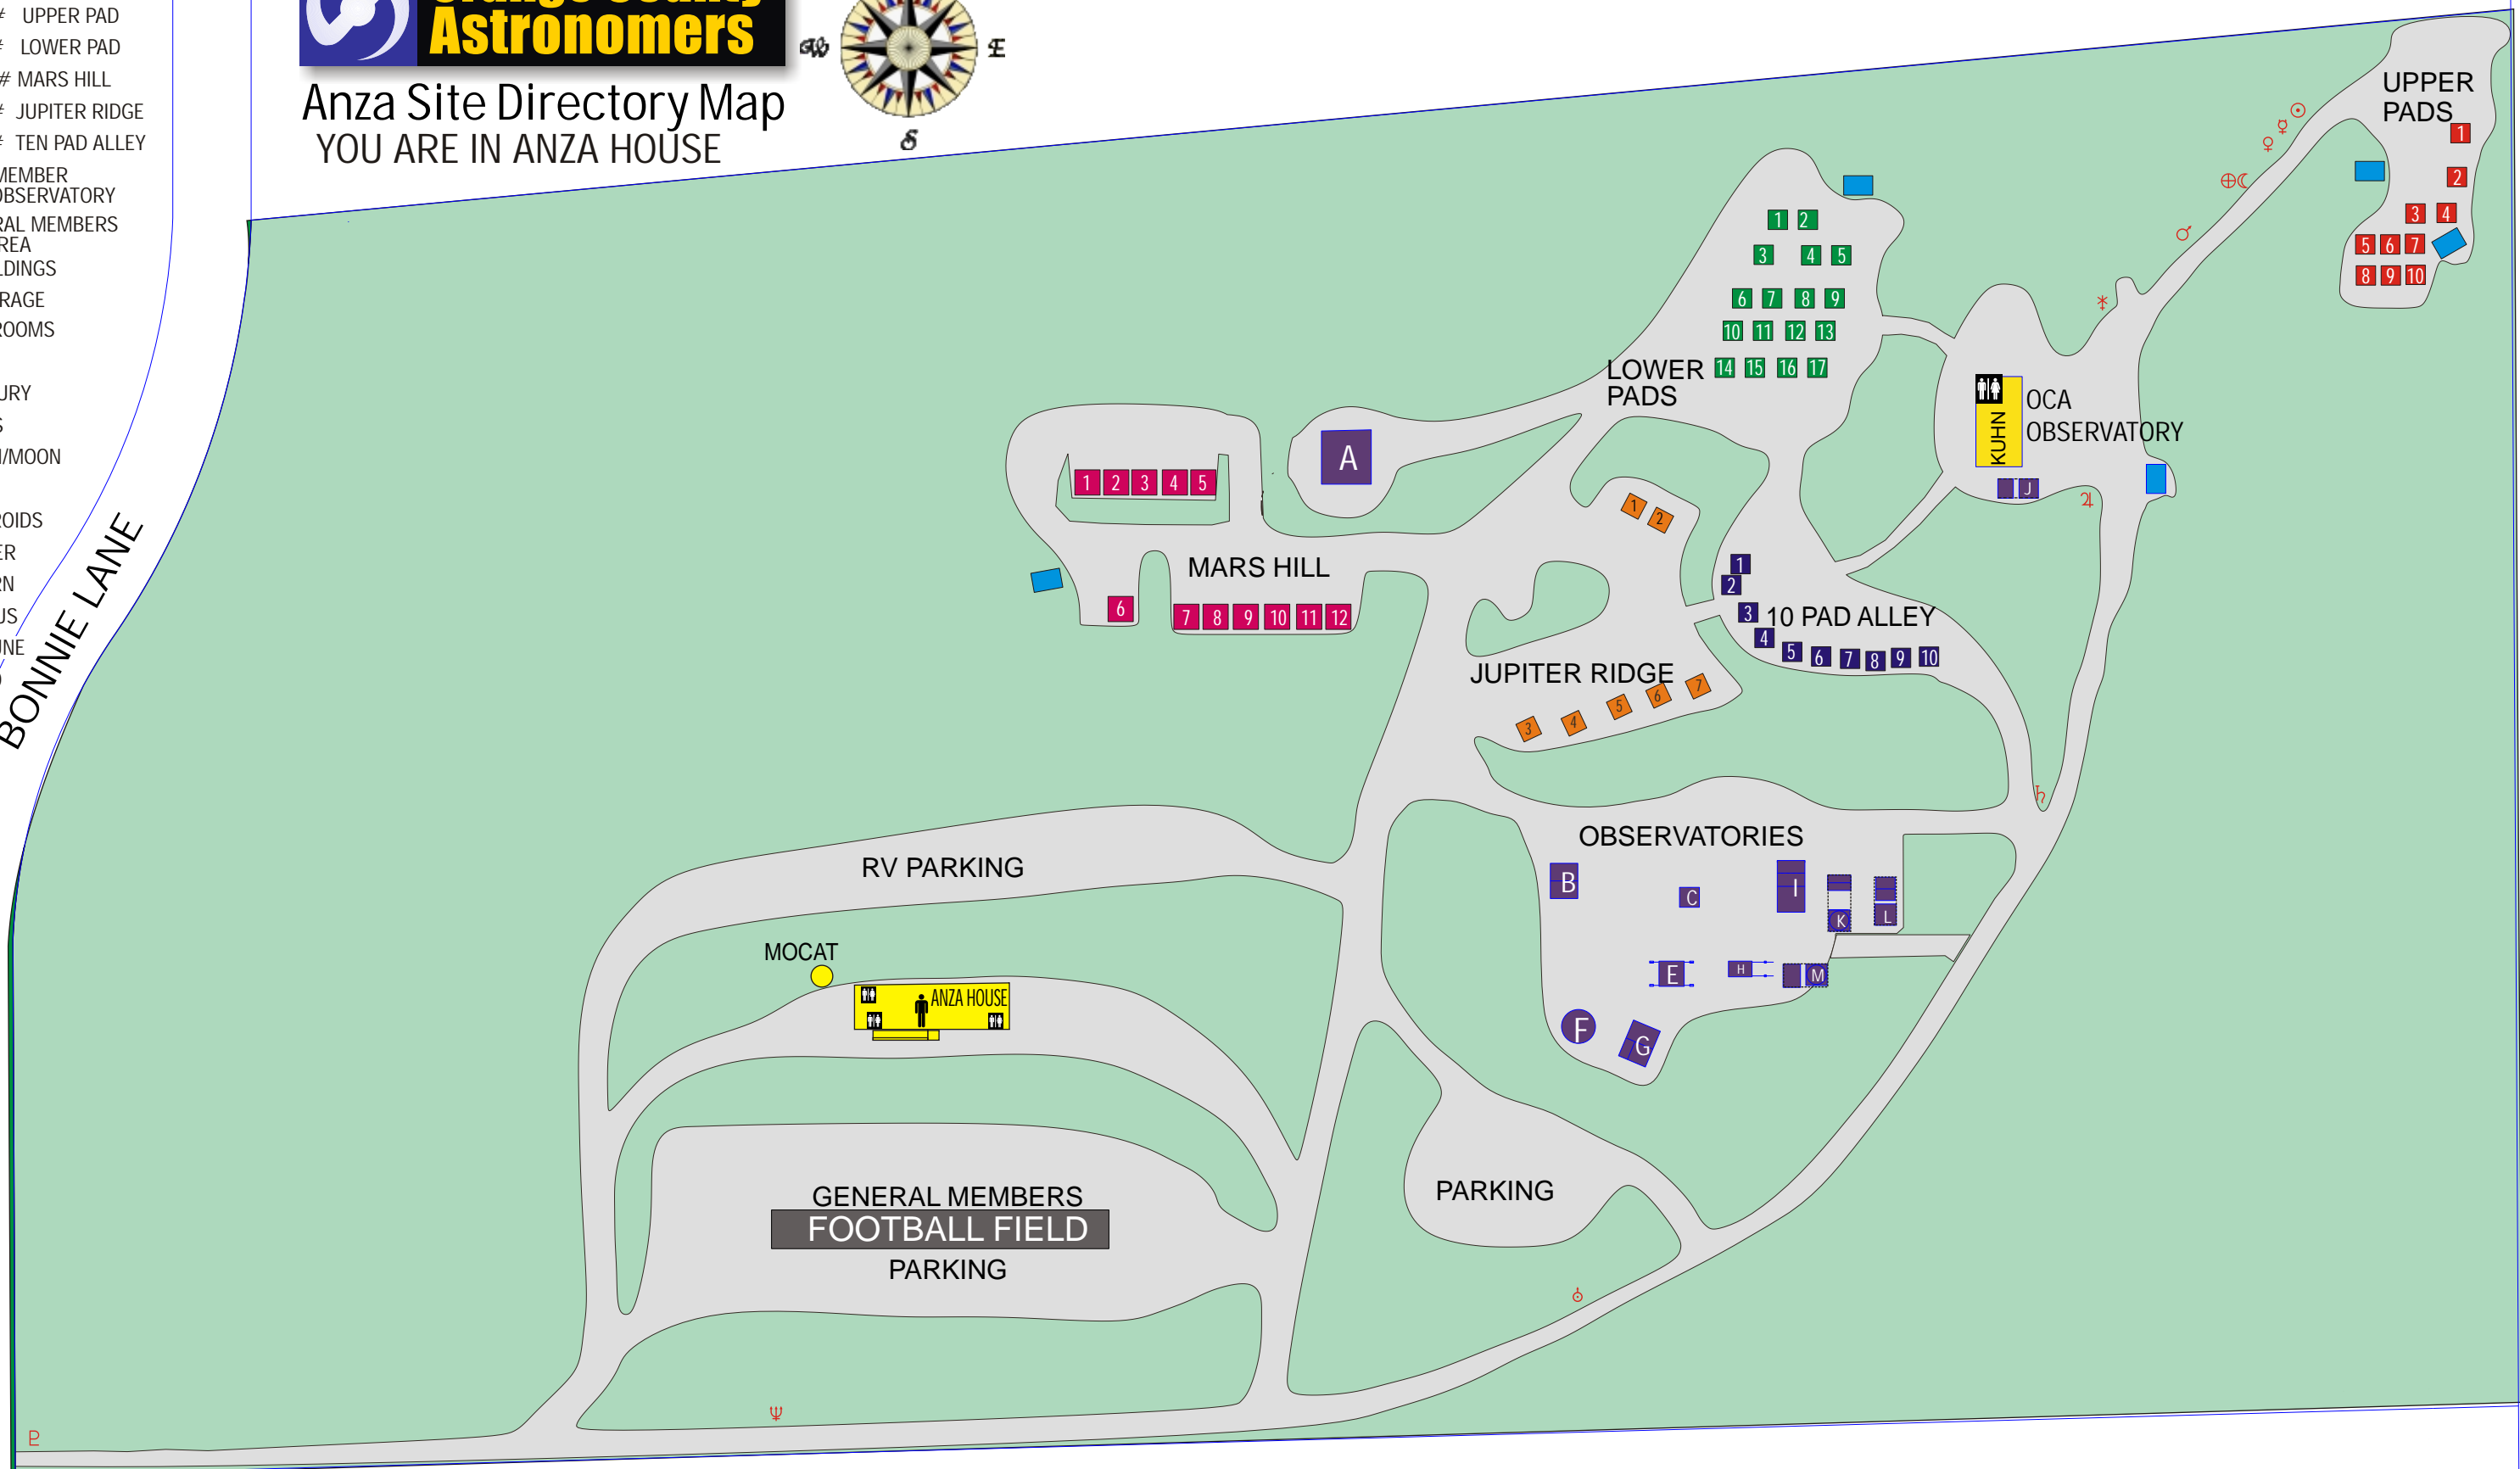

- LEGEND**
- YOU ARE HERE
  - UP-## UPPER PAD
  - LP-## LOWER PAD
  - MH-## MARS HILL
  - JR-## JUPITER RIDGE
  - TP-## TEN PAD ALLEY
  - OBS- MEMBER OBSERVATORY
  - GENERAL MEMBERS PAD AREA
  - B-BUILDINGS
  - S-STORAGE
  - RESTROOMS
  - SUN
  - MERCURY
  - VENUS
  - EARTH/MOON
  - MARS
  - ASTEROIDS
  - JUPITER
  - SATURN
  - URANUS
  - NEPTUNE
  - PLUTO

**Anza Site Directory Map**  
YOU ARE IN ANZA HOUSE

BONNIE LANE

- LEGEND**
- YOU ARE HERE
  - UP-## UPPER PAD
  - LP-## LOWER PAD
  - MH-## MARS HILL
  - JR-## JUPITER RIDGE
  - TP-## TEN PAD ALLEY
  - OBS- MEMBER OBSERVATORY
  - GENERAL MEMBERS PAD AREA
  - B-BUILDINGS
  - S-STORAGE
  - RESTROOMS
  - SUN
  - MERCURY
  - VENUS
  - EARTH/MOON
  - MARS
  - ASTEROIDS
  - JUPITER
  - SATURN
  - URANUS
  - NEPTUNE
  - PLUTO

# Anza Site Directory Map

YOU ARE IN OCA OBSERVATORY

BONNIE LANE